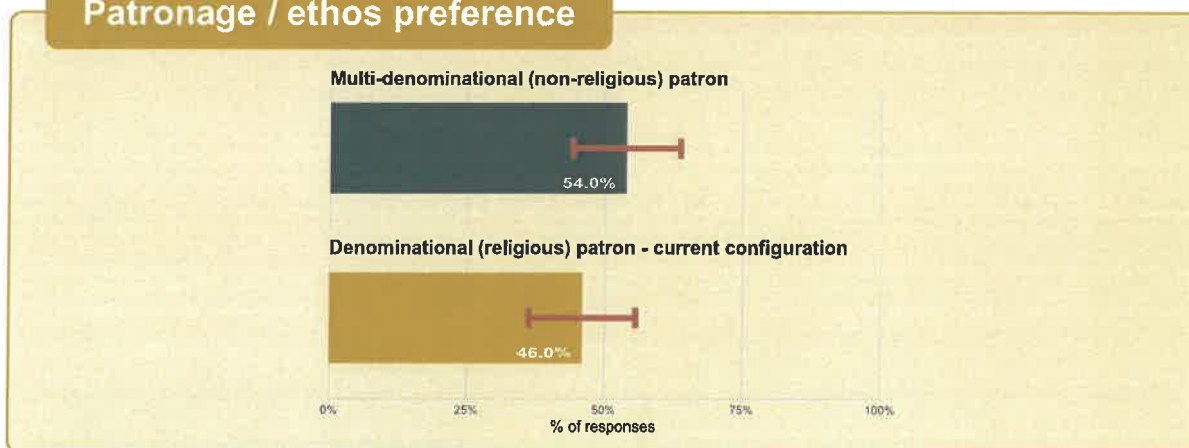

Primary School Survey

School Specific Results

Riverchapel N S, 15367F
Gorey, Wexford

Results from parents and guardians with children in this school

Co-educational / single-sex preference

Patronage / ethos preference

Language preference

School Response Rate

32%

69 out of 215 households

Overall School Margin of Error

Preferences will be $\pm 9.7\%$

(indicated by red bar)