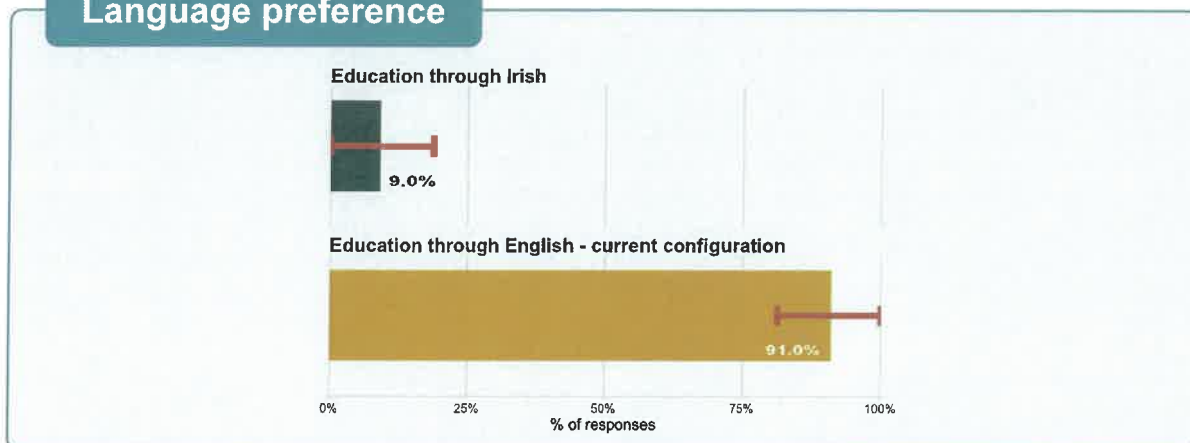

Primary School Survey

School Specific Results

Riverchapel N S, 15367F
Gorey, Wexford

Results from parents and guardians with children in this school

Co-educational / single-sex preference

Patronage / ethos preference

Language preference

School Response Rate

32%

69 out of 215 households

Overall School Margin of Error

Preferences will be $\pm 9.7\%$

(indicated by red bar)